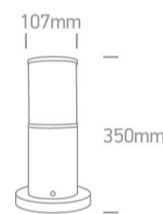

20 Garden & Underwater>The E27 Tube Lights Die cast

67100/B

20W, E27 Tubes Lights IP54.

Complies with standard EN60598-1 and any other specific standards.

Downloads

Dimensions

Physical Specification

Item Group	20 Garden & Underwater
Family	The E27 Tube Lights Die cast
Order Code	67100/B
Colour	Black
Material	Die Cast
Shape	Circular
Height	350mm
Diameter	107mm
Inground	Yes
Outdoor	Yes
Adjustable	No