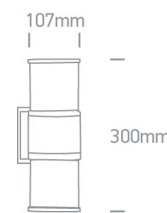

20 Garden & Underwater>The E27 Tube Lights Die cast

67098/G

2X20W, E27 Tubes Lights IP54.

Complies with standard EN60598-1 and any other specific standards.

Downloads

Dimensions

Physical Specification

Item Group	20 Garden & Underwater
Family	The E27 Tube Lights Die cast
Order Code	67098/G
Colour	Grey
Material	Die Cast
Shape	Rectangular
Length	107mm
Width	300mm
Surface Wall	Yes
Outdoor	Yes
Adjustable	No