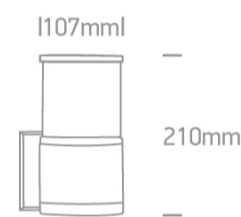

20 Garden & Underwater>The E27 Tube Lights Die cast

67094/G

20W, E27 Tubes Lights IP54.

Complies with standard EN60598-1 and any other specific standards.

Downloads

Dimensions

Physical Specification

Item Group	20 Garden & Underwater
Family	The E27 Tube Lights Die cast
Order Code	67094/G
Colour	Grey
Material	Die Cast
Shape	Rectangular
Length	107mm
Width	210mm
Surface Wall	Yes
Outdoor	Yes
Adjustable	No