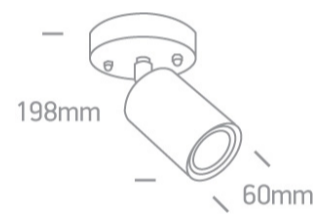

12 Wall & Ceiling > Outdoor Wall & Ceiling Spot Stainless steel

67032

35W MR16 GU10 Outdoor Wall & Ceiling Spot, IP44.

Complies with standard EN60598-1 and any other specific standards.

Downloads

Dimensions

Physical Specification

Item Group	12 Wall & Ceiling
Family	Outdoor Wall & Ceiling Spot Stainless steel
Order Code	67032
Colour	Stainless Steel
Material	Stainless Steel 304
Shape	Circular
Height	60mm
Diameter	198mm
Surface Ceiling	Yes
Surface Wall	Yes
Indoor	Yes
Outdoor	Yes

Adjustable

2 Directions

Electrical Characteristics

Gear

No

Fitting + Driver

Input Voltage

100-240V