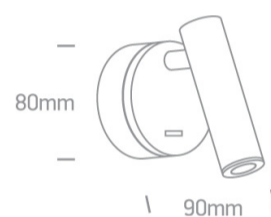

14 Wall & Ceiling LED>Reading Spots

65738/AL/W

3W COB LED bedside adjustable fitting ideal for room hotel installation, IP20.

Complete with driver.

Complies with standard EN60598-1 and any other specific standards.

Downloads

Dimensions

Physical Specification

Item Group	14 Wall & Ceiling LED
Family	Reading Spots
Order Code	65738/AL/W
Colour	Aluminium
Material	Aluminium
Shape	Circular
Height	90mm
Diameter	60mm
Surface Wall	Yes
Indoor	Yes
Adjustable	2 Directions