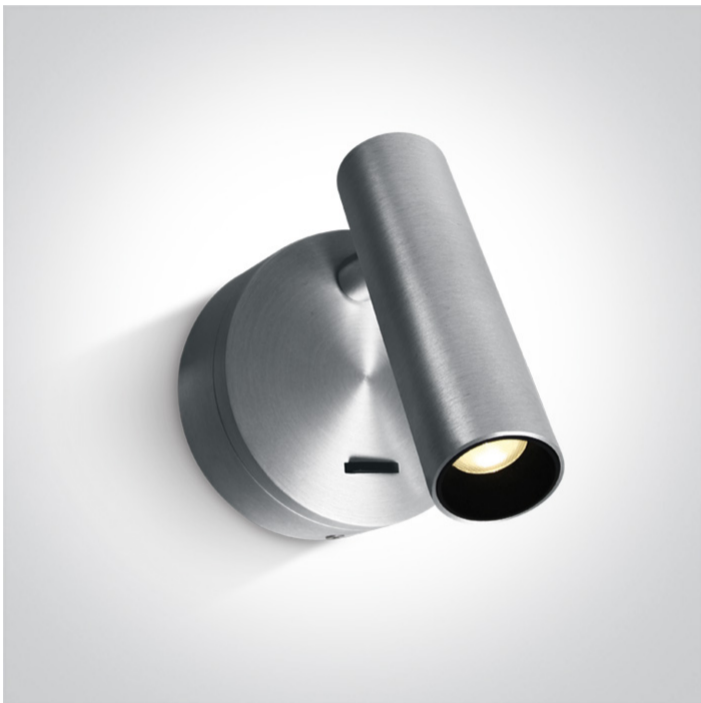

14 Wall & Ceiling LED>Reading Spots

65738/AL/W

3W COB LED bedside adjustable fitting ideal for room hotel installation, IP20.

Complete with driver.

Complies with standard EN60598-1 and any other specific standards.

Downloads

Dimensions

Physical Specification

Item Group	14 Wall & Ceiling LED
Family	Reading Spots
Order Code	65738/AL/W
Colour	Aluminium
Material	Aluminium
Shape	Circular
Height	90mm
Diameter	60mm
Surface Wall	Yes
Indoor	Yes
Adjustable	2 Directions