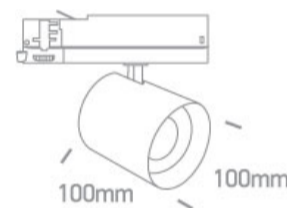

## 65660BT/W/C

20W/25W/30W/35W Adjustable power COB LED track spot, ideal for shops and showrooms.

Complete with driver.

Complies with standard EN60598-1 and any other specific standards.

Downloads

Dimensions

40002A/W

40003A/W

Physical Specification

Item Group

09 Track Lights

Family	The Adjustable Power Range
Order Code	65660BT/W/C
Colour	White
Material	Aluminium
Shape	Circular
Height	100mm
Diameter	100mm
Track mounted	Yes
Indoor	Yes
Adjustable	2 Directions