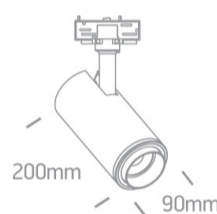

10 Track Spots>The Zoomable Range

65650T/B/C

30W COB LED adjustable beam 20°-60° Track Spot

Complete with 750mA driver.

Complies with standard EN60598-1 and any other specific standards.

Downloads

Dimensions

Related items

40003A/B

Physical Specification

Item Group	10 Track Spots
Family	The Zoomable Range
Order Code	65650T/B/C
Colour	Black
Material	Aluminium
Shape	Circular
Height	200mm

Diameter	90mm
Track mounted	Yes
Indoor	Yes
Adjustable	2 Directions