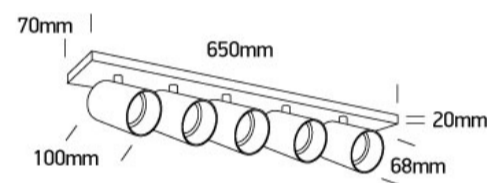

New 2021 Edition 3>Decorative

65505N/W

5x10W Retro surface wall and ceiling decorative MR16 GU10 Spot.

Complies with standard EN60598-1 and any other specific standards.

Downloads

Dimensions

Physical Specification

Item Group	New 2021 Edition 3
Family	Decorative
Order Code	65505N/W
Colour	White
Material	Aluminium
Shape	Rectangular
Length	650mm
Width	70mm
Height	20mm
Surface Ceiling	Yes
Surface Wall	Yes
Indoor	Yes

Adjustable

2 Directions

Electrical Characteristics

Gear

No

Fitting + Driver

Input Voltage

100-240V

13cm

Box Width

8,5cm

Box Height

69cm

Pcs/Carton

10

Barcode