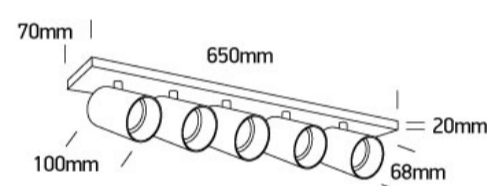

## 65505N/MG

5x10W Retro surface wall and ceiling decorative MR16 GU10 Spot.

Complies with standard EN60598-1 and any other specific standards.

### Dimensions

### Physical Specification

Item Group	New 2021 Edition 3
Family	Decorative
Order Code	65505N/MG
Colour	Metal Grey
Material	Aluminium
Shape	Rectangular
Length	650mm
Width	70mm
Height	20mm
Surface Ceiling	Yes
Surface Wall	Yes
Indoor	Yes