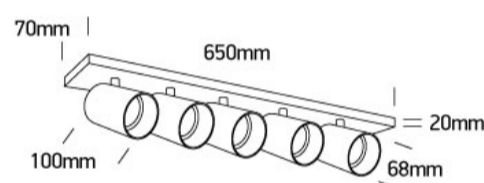

## 65505N/BBS

5x10W Retro surface wall and ceiling decorative MR16 GU10 Spot.

Complies with standard EN60598-1 and any other specific standards.

### Dimensions

### Physical Specification

Item Group	New 2021 Edition 3
Family	Decorative
Order Code	65505N/BBS
Colour	Brushed Brass
Material	Aluminium
Shape	Rectangular
Length	650mm
Width	70mm
Height	20mm
Surface Ceiling	Yes
Surface Wall	Yes
Indoor	Yes