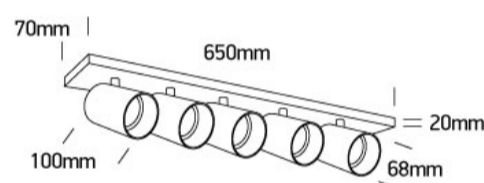

New 2021 Edition 3>Decorative

65505N/B

5x10W Retro surface wall and ceiling decorative MR16 GU10 Spot.

Complies with standard EN60598-1 and any other specific standards.

Downloads

Dimensions

Physical Specification

Item Group	New 2021 Edition 3
Family	Decorative
Order Code	65505N/B
Colour	Black
Material	Aluminium
Shape	Rectangular
Length	650mm
Width	70mm
Height	20mm
Surface Ceiling	Yes
Surface Wall	Yes
Indoor	Yes

Adjustable

2 Directions

Electrical Characteristics

Gear

No

Fitting + Driver

Input Voltage

100-240V

13cm

Box Width

8,5cm

Box Height

69cm

Pcs/Carton

10

Barcode