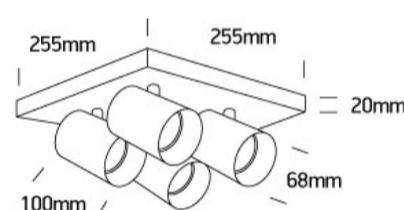

New 2021 Edition 3>Decorative

65405N/W

4x10W Retro surface wall and ceiling decorative MR16 GU10 Spot.

Complies with standard EN60598-1 and any other specific standards.

Downloads

Dimensions

Physical Specification

Item Group	New 2021 Edition 3
Family	Decorative
Order Code	65405N/W
Colour	White
Material	Aluminium
Shape	Rectangular
Length	255mm
Width	255mm
Height	20mm
Surface Ceiling	Yes
Surface Wall	Yes
Indoor	Yes

Adjustable

2 Directions

Electrical Characteristics

Gear

No

Fitting + Driver

Input Voltage

100-240V

26,3cm

Box Width

11,2cm

Box Height

27,8cm

Pcs/Carton

12

Barcode