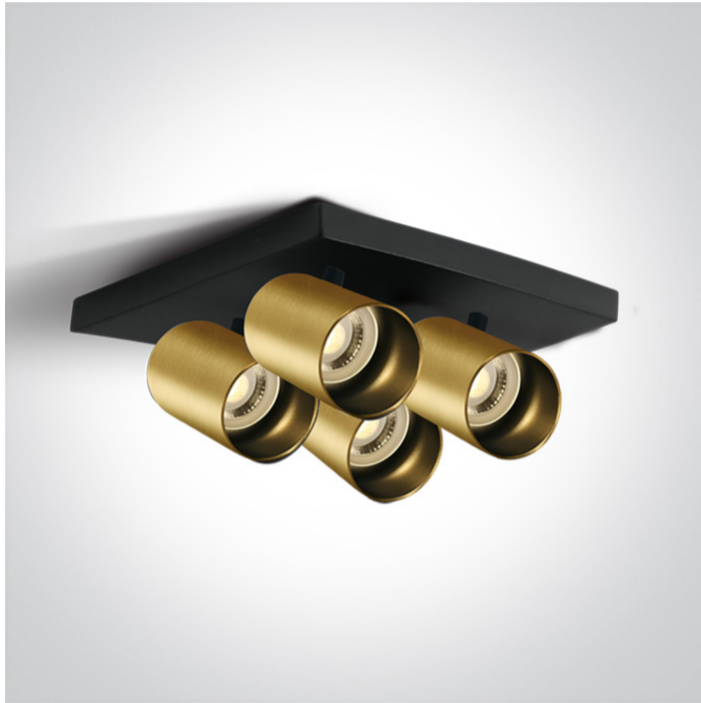

New 2021 Edition 3>Decorative

65405N/BBS

4x10W Retro surface wall and ceiling decorative MR16 GU10 Spot.

Complies with standard EN60598-1 and any other specific standards.

Downloads

Dimensions

Physical Specification

| | |
|-----------------|--------------------|
| Item Group | New 2021 Edition 3 |
| Family | Decorative |
| Order Code | 65405N/BBS |
| Colour | Brushed Brass |
| Material | Aluminium |
| Shape | Rectangular |
| Length | 255mm |
| Width | 255mm |
| Height | 20mm |
| Surface Ceiling | Yes |
| Surface Wall | Yes |
| Indoor | Yes |

IP20

Light Source

Replaceable lamp

Lamp Holder

GU10

Number of Lamps

4

Dimmable