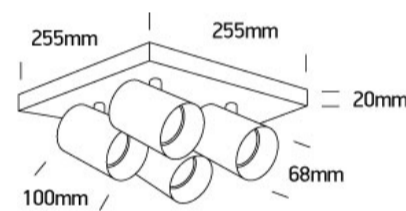

New 2021 Edition 3>Decorative

65405N/BBS

4x10W Retro surface wall and ceiling decorative MR16 GU10 Spot.

Complies with standard EN60598-1 and any other specific standards.

Downloads

Dimensions

Physical Specification

| | |
|-----------------|--------------------|
| Item Group | New 2021 Edition 3 |
| Family | Decorative |
| Order Code | 65405N/BBS |
| Colour | Brushed Brass |
| Material | Aluminium |
| Shape | Rectangular |
| Length | 255mm |
| Width | 255mm |
| Height | 20mm |
| Surface Ceiling | Yes |
| Surface Wall | Yes |
| Indoor | Yes |

Adjustable

2 Directions

Electrical Characteristics

Gear

No

Fitting + Driver

Input Voltage

100-240V

26,3cm

Box Width

11,2cm

Box Height

27,8cm

Pcs/Carton

12

Barcode