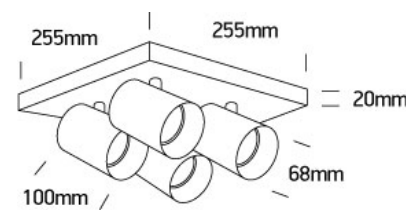

### Dimensions

### Physical Specification

Item Group	New 2021 Edition 3
Family	Decorative
Order Code	65405N/B
Colour	Black
Material	Aluminium
Shape	Rectangular
Length	255mm
Width	255mm
Height	20mm
Surface Ceiling	Yes
Surface Wall	Yes
Indoor	Yes

## Packing Info

Box Length

26,3cm

Box Width

11,2cm

Box Height

27,8cm

Pcs/Carton