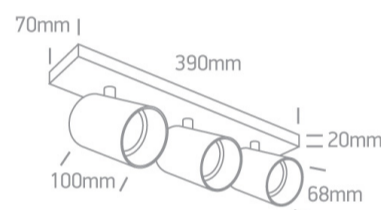

New 2020 Edition 2>Decorative

65305N/BBS

3x10W Retro surface wall and ceiling decorative MR16 GU10 Spot.

Complies with standard EN60598-1 and any other specific standards.

Downloads

Dimensions

Physical Specification

Item Group	New 2020 Edition 2
Family	Decorative
Order Code	65305N/BBS
Colour	Brushed Brass
Material	Aluminium
Shape	Rectangular
Length	390mm
Width	70mm
Height	20mm
Surface Ceiling	Yes
Surface Wall	Yes
Indoor	Yes

Adjustable

2 Directions

Electrical Characteristics

Gear

No

Fitting + Driver

Input Voltage

100-240V

43cm

Box Width

8,5cm

Box Height

13cm

Pcs/Carton

24

Barcode