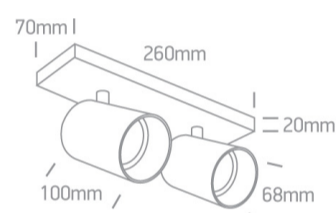

New 2020 Edition 2>Decorative

65205N/BBS

2x10W Retro surface wall and ceiling decorative MR16 GU10 Spot.

Complies with standard EN60598-1 and any other specific standards.

Downloads

Dimensions

Physical Specification

Item Group	New 2020 Edition 2
Family	Decorative
Order Code	65205N/BBS
Colour	Brushed Brass
Material	Aluminium
Shape	Rectangular
Length	260mm
Width	70mm
Height	20mm
Surface Ceiling	Yes
Surface Wall	Yes
Indoor	Yes

Adjustable

2 Directions

Electrical Characteristics

Gear

No

Fitting + Driver

Input Voltage

100-240V

30,5cm

Box Width

12,5cm

Box Height

8,5cm

Box Weight

1,020kg

Pcs/Carton