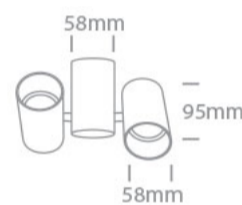

New 2023 Edition 2>Wall & Ceiling

65205E/W

2x10W MR16 GU10 Dark Light Adjustable Ceiling Light.

Complete with black and brass reflectors.

Complies with standard EN60598-1 and any other specific standards.

Downloads

Dimensions

Gallery

Physical Specification

Item Group	New 2023 Edition 2
Family	Wall & Ceiling
Order Code	65205E/W
Colour	White
Material	Aluminium
Shape	Circular
Height	95mm

Diameter	58mm
Surface Ceiling	Yes
Surface Wall	Yes
Indoor	Yes
Adjustable	1 Direction