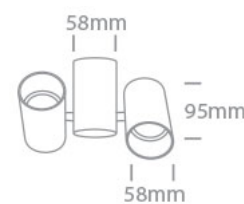

New 2023 Edition 2>Wall & Ceiling

65205E/B

2x10W MR16 GU10 Dark Light Adjustable Ceiling Light.

Complete with black and brass reflectors.

Complies with standard EN60598-1 and any other specific standards.

Downloads

Dimensions

Gallery

Physical Specification

Item Group	New 2023 Edition 2
Family	Wall & Ceiling
Order Code	65205E/B
Colour	Black
Material	Aluminium
Shape	Circular
Height	95mm

Diameter	58mm
Surface Ceiling	Yes
Surface Wall	Yes
Indoor	Yes
Adjustable	1 Direction