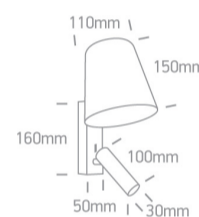

New 2020 Edition 2>Wall and Ceiling LED

65142/W/W

3W COB LED bedside adjustable fitting with aluminium shade ideal for room hotel installation, IP20.

Complete with driver.

Complies with standard EN60598-1 and any other specific standards.

Downloads

Dimensions

Physical Specification

Item Group	New 2020 Edition 2
Family	Wall and Ceiling LED
Order Code	65142/W/W
Colour	White
Material	Aluminium
Surface Wall	Yes
Indoor	Yes
Adjustable	2 Directions