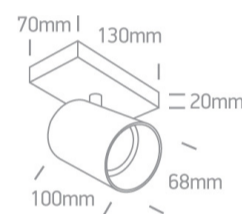

## 65105N/BBS

10W Retro surface wall and ceiling decorative MR16 GU10 Spot.

Complies with standard EN60598-1 and any other specific standards.

### Dimensions

### Physical Specification

Item Group	New 2020 Edition 2
Family	Decorative
Order Code	65105N/BBS
Colour	Brushed Brass
Material	Aluminium
Shape	Rectangular
Length	130mm
Width	70mm
Height	20mm
Surface Ceiling	Yes
Surface Wall	Yes
Indoor	Yes

## Packing Info

Box Length

15cm

Box Width

13cm

Box Height

8,5cm

Box Weight