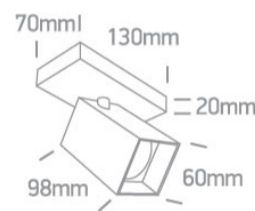

12 Wall & Ceiling>The Retro Square GU10 Spots

65105NB/B

10W Retro surface wall and ceiling decorative MR16 GU10 Spot.

Complies with standard EN60598-1 and any other specific standards.

Downloads

Dimensions

Physical Specification

Item Group	12 Wall & Ceiling
Family	The Retro Square GU10 Spots
Order Code	65105NB/B
Colour	Black
Material	Aluminium
Shape	Rectangular
Length	130mm
Width	70mm
Height	20mm
Surface Ceiling	Yes
Surface Wall	Yes
Indoor	Yes

Adjustable

2 Directions