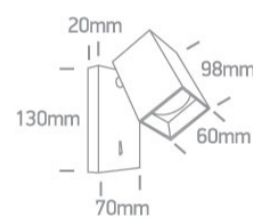

### Dimensions

### Physical Specification

Item Group	New 2022 Edition 3
Family	Hotel & Bedroom
Order Code	65105NBA/W
Colour	White
Material	Aluminium
Shape	Rectangular
Length	130mm
Width	70mm
Height	20mm
Surface Ceiling	Yes
Surface Wall	Yes
Indoor	Yes