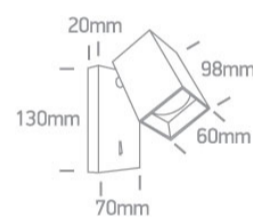

New 2022 Edition 3>Hotel & Bedroom

65105NBA/B

10W Retro surface wall decorative MR16 GU10 Spot.

Complies with standard EN60598-1 and any other specific standards.

Downloads

Dimensions

Physical Specification

Item Group	New 2022 Edition 3
Family	Hotel & Bedroom
Order Code	65105NBA/B
Colour	Black
Material	Aluminium
Shape	Rectangular
Length	130mm
Width	70mm
Height	20mm
Surface Ceiling	Yes
Surface Wall	Yes
Indoor	Yes

Adjustable

2 Directions

Electrical Characteristics

Gear

No

Fitting + Driver

Input Voltage

100-240V