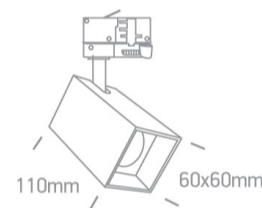

10 Track Spots>The Dark Light GU10 Range

65105NAT/W

10W Dark Light GU10 Track Spot br>
Complies with standard EN60598-1 and any other specific standards.

Downloads

Dimensions

Related items

40002A/W

40003A/W

White

Material

Aluminium

Shape

Rectangular

Length

60mm

Width	60mm
Height	110mm
Track mounted	Yes
Indoor	Yes
Adjustable	2 Directions