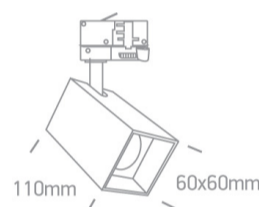

10 Track Spots>The Dark Light GU10 Range

**65105NAT/B**

10W Dark Light GU10 Track Spot .

Complies with standard EN60598-1 and any other specific standards.

Downloads

Dimensions

Related items

40002A/B

Width	60mm
Height	110mm
Track mounted	Yes
Indoor	Yes
Adjustable	2 Directions