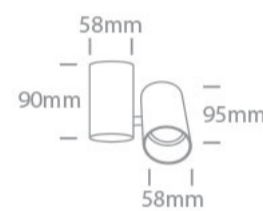

New 2023 Edition 2>Wall & Ceiling

65105E/W

10W MR16 GU10 Dark Light Adjustable Ceiling Light.

Complete with black and brass reflectors.

Complies with standard EN60598-1 and any other specific standards.

Downloads

Dimensions

Gallery

Physical Specification

Item Group	New 2023 Edition 2
Family	Wall & Ceiling
Order Code	65105E/W
Colour	White
Material	Aluminium
Shape	Circular
Height	95mm

Diameter	58mm
Surface Ceiling	Yes
Surface Wall	Yes
Indoor	Yes
Adjustable	1 Direction

Electrical Characteristics

Gear	No
Fitting + Driver	
Input Voltage	100-240V
50 Hz	Yes
60 Hz	Yes
Safety Class	
Power(Watts)	10W
IP Rating	IP20
Light Source	Replaceable lamp
Lamp Holder	GU10
Number of Lamps	1
Dimmable	N/A
F Mark	