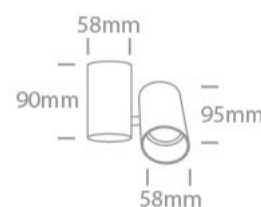

New 2023 Edition 2>Wall & Ceiling

65105E/B

10W MR16 GU10 Dark Light Adjustable Ceiling Light.

Complete with black and brass reflectors.

Complies with standard EN60598-1 and any other specific standards.

Downloads

Dimensions

Gallery

Physical Specification

Item Group	New 2023 Edition 2
Family	Wall & Ceiling
Order Code	65105E/B
Colour	Black
Material	Aluminium
Shape	Circular
Height	95mm

Diameter	58mm
Surface Ceiling	Yes
Surface Wall	Yes
Indoor	Yes
Adjustable	1 Direction

Electrical Characteristics

Gear	No
Fitting + Driver	
Input Voltage	100-240V
50 Hz	Yes
60 Hz	Yes
Safety Class	
Power(Watts)	10W
IP Rating	IP20
Light Source	Replaceable lamp
Lamp Holder	GU10
Number of Lamps	1
Dimmable	N/A
F Mark	