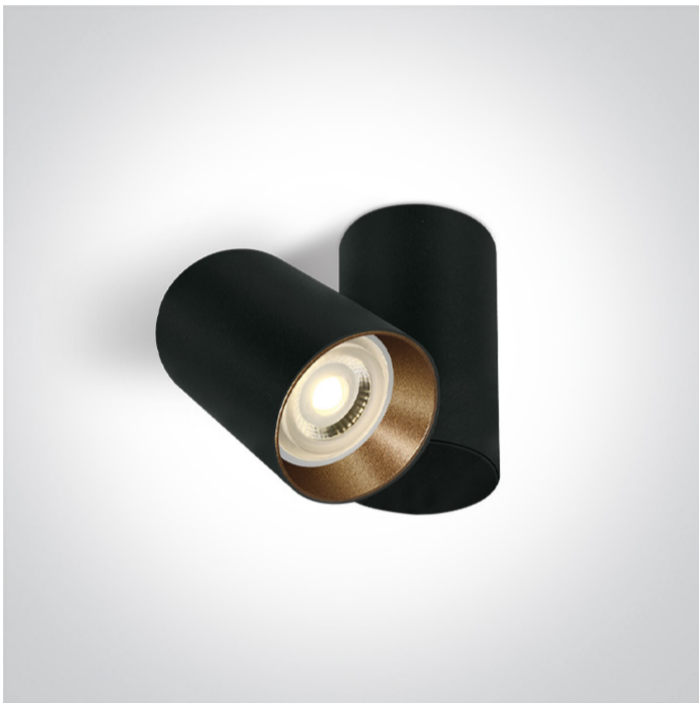

New 2023 Edition 2>Wall & Ceiling

65105E/B

10W MR16 GU10 Dark Light Adjustable Ceiling Light.

Complete with black and brass reflectors.

Complies with standard EN60598-1 and any other specific standards.

Downloads

Dimensions

Gallery

Physical Specification

Item Group	New 2023 Edition 2
Family	Wall & Ceiling
Order Code	65105E/B
Colour	Black
Material	Aluminium
Shape	Circular
Height	95mm

Diameter	58mm
Surface Ceiling	Yes
Surface Wall	Yes
Indoor	Yes
Adjustable	1 Direction