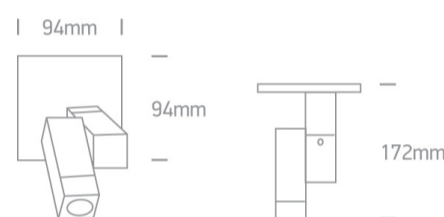

Downloads

Dimensions

Physical Specification

Item Group	14 Wall & Ceiling LED
Family	Indoor Mini Series Natural aluminium
Order Code	65102/W
Colour	Aluminium
Material	Natural Aluminium
Shape	Rectangular
Length	94mm
Width	94mm
Height	172mm
Surface Ceiling	Yes
Surface Wall	Yes
Indoor	Yes

Adjustable

2 Directions