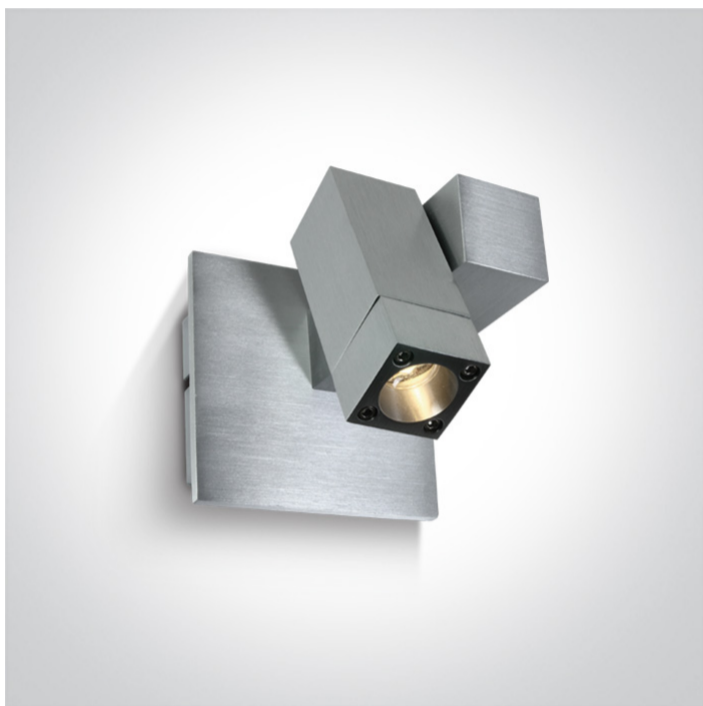

14 Wall & Ceiling LED>Indoor Mini Series Natural aluminium

**65102/W**

1W LED Indoor Mini Series, IP20.

Supplied with non-dimmable LED driver.

Complies with standard EN60598-1 and any other specific standards.

Downloads

Dimensions

Physical Specification

Item Group	14 Wall & Ceiling LED
Family	Indoor Mini Series Natural aluminium
Order Code	65102/W
Colour	Aluminium
Material	Natural Aluminium
Shape	Rectangular
Length	94mm
Width	94mm
Height	172mm
Surface Ceiling	Yes
Surface Wall	Yes
Indoor	Yes

Adjustable

2 Directions