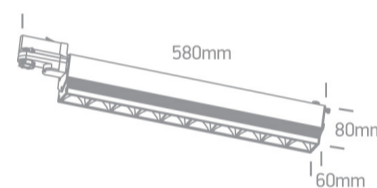

10 Track Spots>Adjustable LED Linear Track Light

65024T/W/W

10X5W COB linear track light spot +-45° adjustable, ideal for shops and showrooms.

Complete with driver.

Complies with standard EN60598-1 and any other specific standards.

Downloads

Dimensions

Related items

40003A/W

Physical Specification

Item Group	10 Track Spots
Family	Adjustable LED Linear Track Light
Order Code	65024T/W/W
Colour	White
Material	Aluminium + Plastic
Shape	Rectangular
Length	580mm

Width	60mm
Height	80mm
Track mounted	Yes
Indoor	Yes
Adjustable	1 Direction

Electrical Characteristics

Gear	Built In
Fitting + Driver	
Input Voltage	220-240V
50 Hz	Yes
60 Hz	Yes
Safety Class	
Power(Watts)	10x5W
IP Rating	IP20
Light Source	LED built in
Dimmable	No

Illumination Data

Colour Temperature	3000K
Lumen Output	10x400lm
Light Efficiency	80lm/W
CRI	80
Beam Angle	30°
Illumination Diagram	

Packing Info

Box Length	51,5cm
Box Width	9cm
Box Height	13cm
Pcs/Carton	10
Barcode	5291889058700