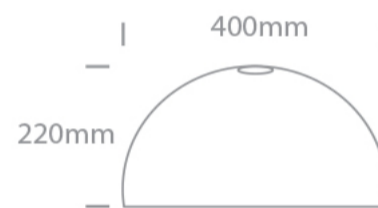

New 2023 Edition 2>Pendants

63142/R

RED PENDANT SHADE

Downloads

Dimensions

Gallery

Related items

0990/B

Physical Specification

Item Group	New 2023 Edition 2
Family	Pendants
Order Code	63142/R
Colour	Red
Material	PMMA
Shape	Circular
Height	220mm
Diameter	400mm
Suspended Ceiling	Yes
Indoor	Yes

Packing Info

Box Weight	1.000kg
Pcs/Carton	1
Barcode	5291889075493
HS Code	9405920090