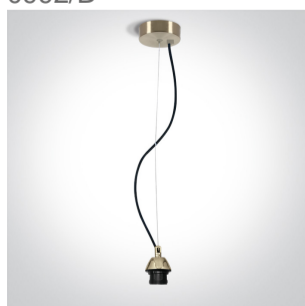

New 2023 Edition 2>Pendants

63142/R

RED PENDANT SHADE

Downloads

Dimensions

Gallery

Related items

0990/B

0992/B

63126/B

63126/CU

63126/W

63126A/B

63126A/BBS

63126A/CU

63126A/W

Physical Specification

Item Group	New 2023 Edition 2
Family	Pendants
Order Code	63142/R
Colour	Red
Material	PMMA
Shape	Circular
Height	220mm
Diameter	400mm
Suspended Ceiling	Yes
Indoor	Yes

Packing Info

Box Weight	1.000kg
Pcs/Carton	1
Barcode	5291889075493
HS Code	9405920090