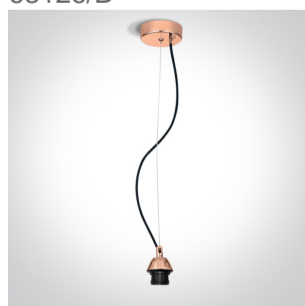

New 2023 Edition 2>Pendants

63142/R

RED PENDANT SHADE

Downloads

Dimensions

Gallery

Related items

0990/B

0992/B

63126/B

63126/CU

63126/W

63126A/B

63126A/BBS

63126A/CU

63126A/W

Physical Specification

Item Group	New 2023 Edition 2
Family	Pendants
Order Code	63142/R
Colour	Red
Material	PMMA
Shape	Circular
Height	220mm
Diameter	400mm
Suspended Ceiling	Yes
Indoor	Yes

Packing Info

Box Weight	1.000kg
Pcs/Carton	1
Barcode	5291889075493
HS Code	9405920090