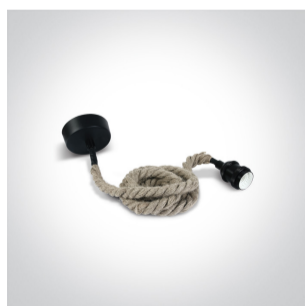

New 2023 Edition 2>Pendants

63142/OR

ORANGE PENDANT SHADE

Downloads

Dimensions

Gallery

Related items

0990/B

0992/B

63126/B

63126/CU

63126/W

63126A/B

63126A/BBS

63126A/CU

63126A/W

## Physical Specification

Item Group	New 2023 Edition 2
Family	Pendants
Order Code	63142/OR
Colour	Orange
Material	PMMA
Shape	Circular
Height	220mm
Diameter	400mm
Suspended Ceiling	Yes
Indoor	Yes