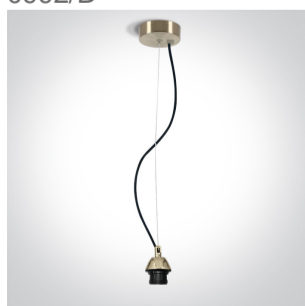

New 2023 Edition 2>Pendants

63142/OR

ORANGE PENDANT SHADE

Downloads

Dimensions

Gallery

Related items

0990/B

0992/B

63126/B

63126/CU

63126/W

63126A/B

63126A/BBS

63126A/CU

63126A/W

## Physical Specification

Item Group	New 2023 Edition 2
Family	Pendants
Order Code	63142/OR
Colour	Orange
Material	PMMA
Shape	Circular
Height	220mm
Diameter	400mm
Suspended Ceiling	Yes
Indoor	Yes