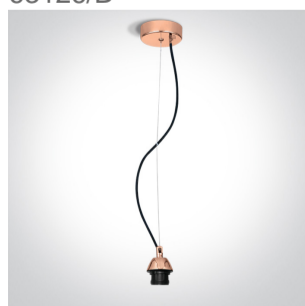

New 2023 Edition 2>Pendants

63142/OR

ORANGE PENDANT SHADE

Downloads

Dimensions

Gallery

Related items

0990/B

0992/B

63126/B

63126/CU

63126/W

63126A/B

63126A/BBS

63126A/CU

63126A/W

## Physical Specification

Item Group	New 2023 Edition 2
Family	Pendants
Order Code	63142/OR
Colour	Orange
Material	PMMA
Shape	Circular
Height	220mm
Diameter	400mm
Suspended Ceiling	Yes
Indoor	Yes