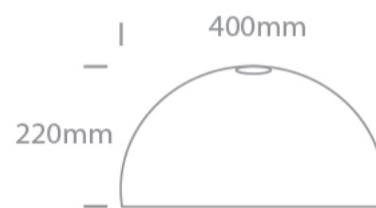

New 2023 Edition 2>Pendants

63142/OR

ORANGE PENDANT SHADE

Downloads

Dimensions

Gallery

Related items

0990/B

## Physical Specification

Item Group	New 2023 Edition 2
Family	Pendants
Order Code	63142/OR
Colour	Orange
Material	PMMA
Shape	Circular
Height	220mm
Diameter	400mm
Suspended Ceiling	Yes
Indoor	Yes