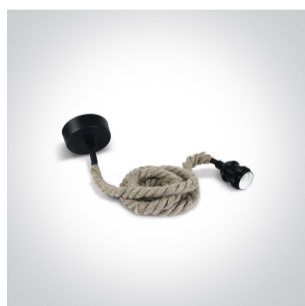

New 2023 Edition 2>Pendants

63142/BR

Downloads

Dimensions

Gallery

Related items

0992/B