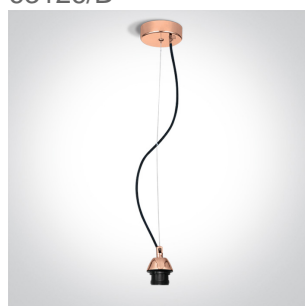

New 2023 Edition 2>Pendants

63142/BL

BLUE PENDANT SHADE

Downloads

Dimensions

Gallery

Related items

0990/B

0992/B

63126/B

63126/CU

63126/W

63126A/B

63126A/BBS

63126A/CU

63126A/W

Physical Specification

| | |
|-------------------|--------------------|
| Item Group | New 2023 Edition 2 |
| Family | Pendants |
| Order Code | 63142/BL |
| Colour | Blue |
| Material | PMMA |
| Shape | Circular |
| Height | 220mm |
| Diameter | 400mm |
| Suspended Ceiling | Yes |
| Indoor | Yes |