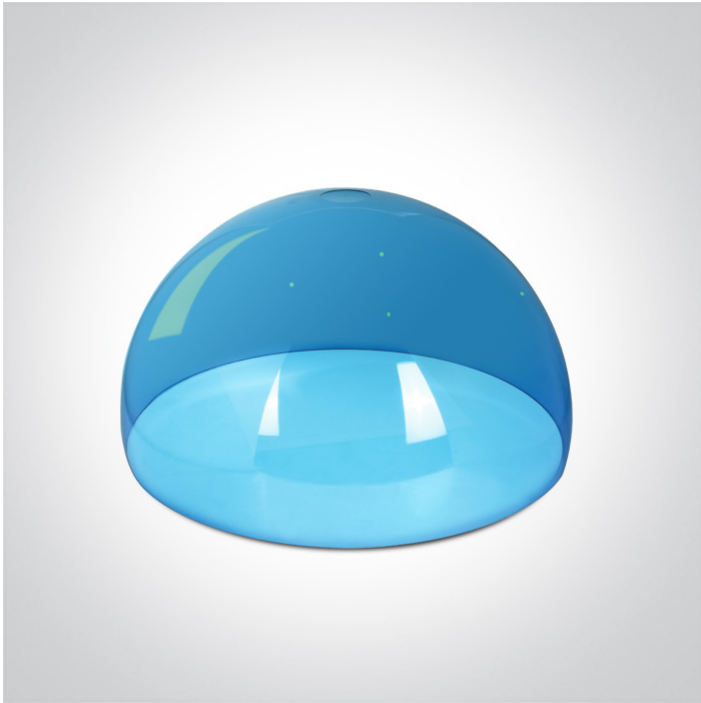

New 2023 Edition 2>Pendants

63142/BL

BLUE PENDANT SHADE

Downloads

Dimensions

Gallery

Related items

0990/B

Physical Specification

| | |
|-------------------|--------------------|
| Item Group | New 2023 Edition 2 |
| Family | Pendants |
| Order Code | 63142/BL |
| Colour | Blue |
| Material | PMMA |
| Shape | Circular |
| Height | 220mm |
| Diameter | 400mm |
| Suspended Ceiling | Yes |
| Indoor | Yes |