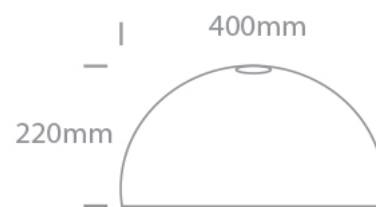

New 2023 Edition 2>Pendants

63142/BL

BLUE PENDANT SHADE

Downloads

Dimensions

Gallery

Related items

0990/B

Physical Specification

| | |
|-------------------|--------------------|
| Item Group | New 2023 Edition 2 |
| Family | Pendants |
| Order Code | 63142/BL |
| Colour | Blue |
| Material | PMMA |
| Shape | Circular |
| Height | 220mm |
| Diameter | 400mm |
| Suspended Ceiling | Yes |
| Indoor | Yes |