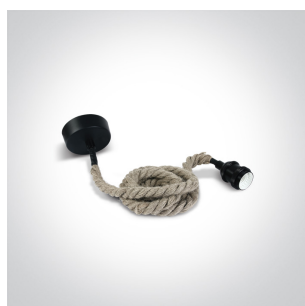

New 2023 Edition 2>Pendants

63142/BL

BLUE PENDANT SHADE

Downloads

Dimensions

Gallery

Related items

0990/B

0992/B

63126/B

63126/CU

63126/W

63126A/B

63126A/BBS

63126A/CU

63126A/W

Physical Specification

| | |
|-------------------|--------------------|
| Item Group | New 2023 Edition 2 |
| Family | Pendants |
| Order Code | 63142/BL |
| Colour | Blue |
| Material | PMMA |
| Shape | Circular |
| Height | 220mm |
| Diameter | 400mm |
| Suspended Ceiling | Yes |
| Indoor | Yes |