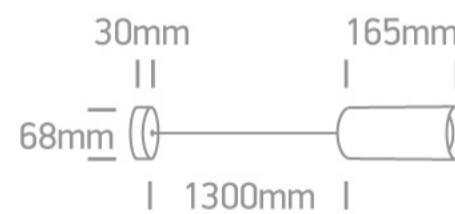

17 Pendants > Cylinder Pendants

63105N/B

GU10 10W Dark Light mini Pendant, IP20.

Complies with standard EN60598-1 and any other specific standards.

Downloads

Dimensions

Gallery

Physical Specification

Material

Aluminium

Shape

Circular

Height

165mm

Diameter	68mm
Suspended Ceiling	Yes
Indoor	Yes
Adjustable	No

Electrical Characteristics

Illumination Data

Illumination Diagram	
Dark Light	Yes

Packing Info

Box Length	27cm
Box Width	9cm
Box Height	9cm
Pcs/Carton	24

Barcode

5291889055563

HS Code

9405409900