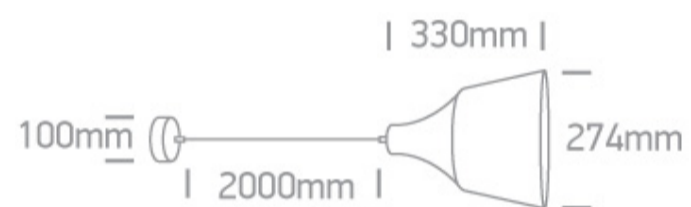

17 Pendants > Retro Pendants

63072/MG

20W E27 pendant with shade.

Complies with standard EN60598-1 and any other specific standards.

Downloads

Dimensions

Physical Specification

Item Group	17 Pendants
Family	Retro Pendants
Order Code	63072/MG
Colour	Metal Grey
Material	Aluminium
Shape	Circular
Height	330mm
Diameter	274mm
Suspended Ceiling	Yes
Indoor	Yes
Adjustable	No