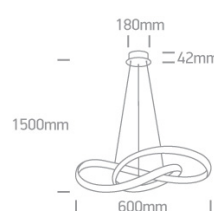

18 Decorative>The Swirl Range

63066A/W

30W LED Decorative Pendant.

Complete with 24V driver.

Complies with standard EN60598-1 and any other specific standards.

Downloads

Dimensions

Physical Specification

Item Group	18 Decorative
Family	The Swirl Range
Order Code	63066A/W
Colour	White
Material	Aluminium + Steel
Shape	Circular
Height	1500mm
Diameter	600mm
Suspended Ceiling	Yes
Indoor	Yes
Adjustable	No

Gear