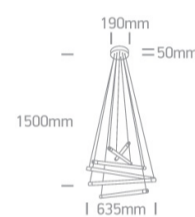

18 Decorative>The Light Bars

63056/BBS

65W LED Decorative Pendant.

Complete with 24V driver.

Complies with standard EN60598-1 and any other specific standards.

Downloads

Dimensions

Physical Specification

Item Group	18 Decorative
Family	The Light Bars
Order Code	63056/BBS
Colour	Brushed Brass
Material	Aluminium + Steel
Diffuser Material	Acrylic
Shape	Circular
Height	1500mm
Diameter	635mm
Suspended Ceiling	Yes
Indoor	Yes
Adjustable	No