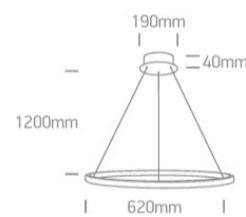

18 Decorative>The Crystal Swirl Range

63054A/B

20W LED Decorative Pendant.

Complete with 24V driver.

Complies with standard EN60598-1 and any other specific standards.

Downloads

Dimensions

Physical Specification

Item Group	18 Decorative
Family	The Crystal Swirl Range
Order Code	63054A/B
Colour	Black
Material	Aluminium + Steel
Diffuser Material	Crystal
Shape	Circular
Height	1200mm
Diameter	620mm
Suspended Ceiling	Yes
Indoor	Yes
Adjustable	No