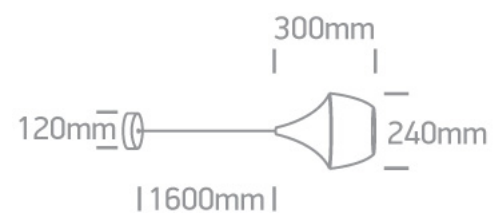

## 63044/B/BS

E27 12W Aluminium Retro pendant with 160cm suspension, IP20.

Complies with standard EN60598-1 and any other specific standards.

### Dimensions

### Physical Specification

Item Group	17 Pendants
Family	Retro Pendants
Order Code	63044/B/BS
Colour	Black-Brass
Material	Aluminium
Shape	Circular
Height	360mm

Diameter	240mm
Suspended Ceiling	Yes
Indoor	Yes
Adjustable	No