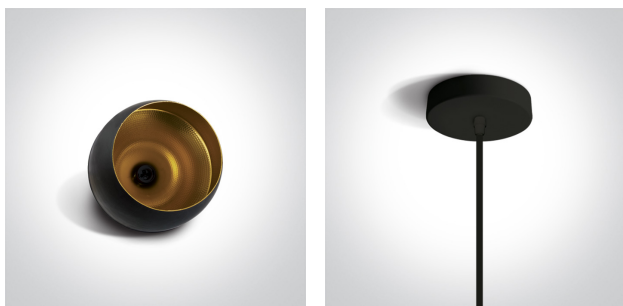

## 63044/B/BS

E27 12W Aluminium Retro pendant with 160cm suspension, IP20.

Complies with standard EN60598-1 and any other specific standards.

### Physical Specification

Item Group	17 Pendants
Family	Retro Pendants
Order Code	63044/B/BS
Colour	Black-Brass
Material	Aluminium
Shape	Circular
Height	360mm

Diameter	240mm
Suspended Ceiling	Yes
Indoor	Yes
Adjustable	No