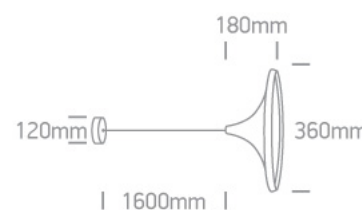

17 Pendants > Retro Pendants

63042/B/BS

E27 12W Aluminium Retro pendant with 160cm suspension, IP20.

Complies with standard EN60598-1 and any other specific standards.

Downloads

Dimensions

Gallery

Physical Specification

Item Group	17 Pendants
Family	Retro Pendants
Order Code	63042/B/BS
Colour	Black-Brass
Material	Aluminium
Shape	Circular
Height	180mm

Diameter	360mm
Suspended Ceiling	Yes
Indoor	Yes
Adjustable	No

Electrical Characteristics