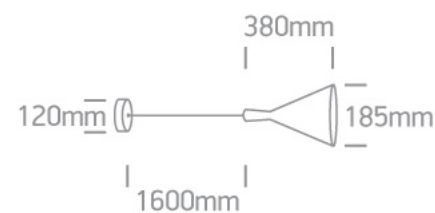

## 63040/B/BS

E27 12W Aluminium Retro pendant with 160cm suspension, IP20.

Complies with standard EN60598-1 and any other specific standards.

### Dimensions

Black-Brass

Material

Aluminium

Shape

Circular

Height

380mm

Diameter	185mm
Suspended Ceiling	Yes
Indoor	Yes
Adjustable	No