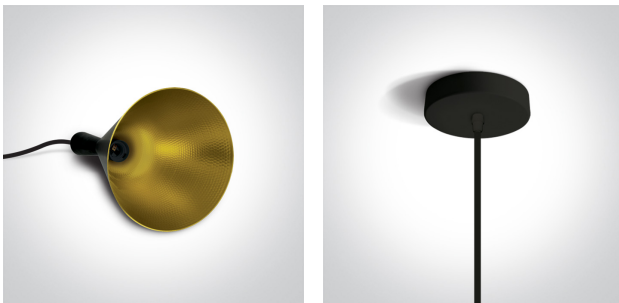

Gallery

Physical Specification

Item Group

17 Pendants

Family

Retro Pendants

Order Code

63040/B/BS

Colour

Black-Brass

Material

Aluminium

Shape

Circular

Height

380mm