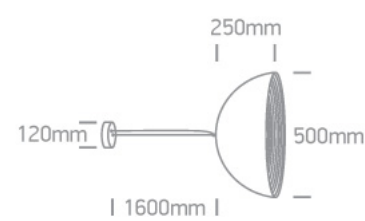

17 Pendants > Bowl Shade Pendant Range

63022A/W/BS

E27 20W Aluminium Bowl Shade pendant with 160cm suspension, IP20.

Complies with standard EN60598-1 and any other specific standards.

## Dimensions

## Physical Specification

Item Group	17 Pendants
Family	Bowl Shade Pendant Range
Order Code	63022A/W/BS
Colour	White-Brass
Material	Aluminium
Shape	Circular
Height	250mm
Diameter	500mm
Suspended Ceiling	Yes
Indoor	Yes
Adjustable	No