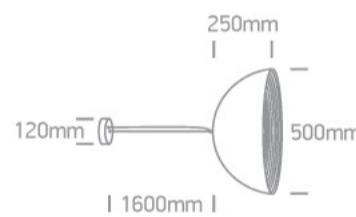

17 Pendants > Bowl Shade Pendant Range

63022A/B/BS

E27 20W Aluminium Bowl Shade pendant with 160cm suspension, IP20.

Complies with standard EN60598-1 and any other specific standards.

Downloads

Dimensions

Physical Specification

Item Group	17 Pendants
Family	Bowl Shade Pendant Range
Order Code	63022A/B/BS
Colour	Black-Brass
Material	Aluminium
Shape	Circular
Height	250mm
Diameter	500mm
Suspended Ceiling	Yes
Indoor	Yes
Adjustable	No