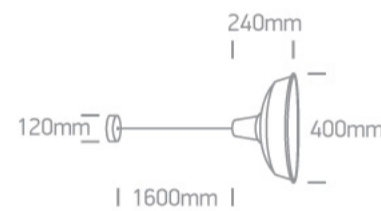

17 Pendants > Retro Pendants

63020/B/G

E27 20W Aluminium Retro pendant with 160cm suspension, IP20.

Complies with standard EN60598-1 and any other specific standards.

Downloads

Dimensions

Physical Specification

Item Group	17 Pendants
Family	Retro Pendants
Order Code	63020/B/G
Colour	Black-Grey
Material	Aluminium
Shape	Circular
Height	240mm
Diameter	400mm
Suspended Ceiling	Yes
Indoor	Yes
Adjustable	No

Gear	No
Fitting + Driver	
Input Voltage	100-240V
50 Hz	Yes
60 Hz	Yes
Safety Class	
Power(Watts)	20W
IP Rating	IP20
Light Source	Replaceable lamp
Lamp Holder	E27
Number of Lamps	1
Dimmable	N/A
F Mark	