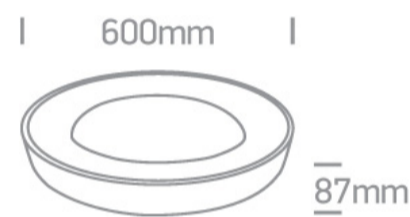

## 62182A/BBR/W

50W LED Decorative Plafo, IP20, suitable for residential and commercial application.

Complete with 1300mA driver.

Complies with standard EN60598-1 and any other specific standards.

### Dimensions

### Physical Specification

Item Group	15 Plafo
Family	Decorative Plafo
Order Code	62182A/BBR/W
Colour	Brushed Brown
Material	Aluminium
Shape	Circular
Height	87mm
Diameter	600mm
Surface Ceiling	Yes
Indoor	Yes
Adjustable	No