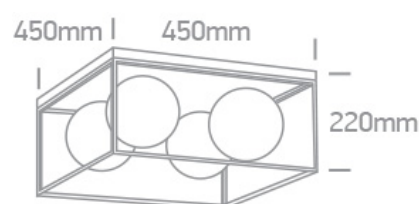

New 2021 Edition 2>Decorative

62174B/BS

Classic Ceiling Decorative 4xE14 lamps fitting.

Complies with standard EN60598-1 and any other specific standards.

Downloads

Dimensions

Physical Specification

Item Group	New 2021 Edition 2
Family	Decorative
Order Code	62174B/BS
Colour	Brass
Material	Metal
Shape	Rectangular
Length	450mm
Width	450mm
Height	220mm
Surface Ceiling	Yes
Indoor	Yes
Adjustable	No