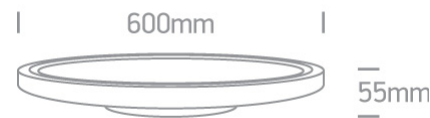

## 62160FB/B/C

60W LED slim plafo light, IP20, suitable for residential and commercial application.

Supplied with non-dimmable LED driver.

Complies with standard EN60598-1 and any other specific standards.

### Dimensions

### Physical Specification

Item Group	15 Plafo
Family	The LED Slim Line Plafo
Order Code	62160FB/B/C
Colour	Black
Material	Aluminium
Shape	Circular
Height	55mm
Diameter	600mm
Surface Ceiling	Yes
Indoor	Yes
Adjustable	No