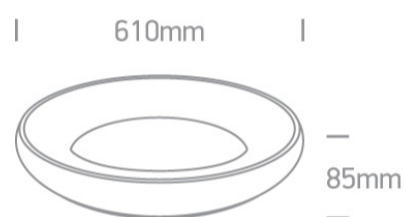

## 62144N/BGL/W

50W LED Plafo , IP20 suitable for residential and commercial application .

Complete with 1200mA driver.

Complies with standard EN60598-1 and any other specific standards.

Downloads

Dimensions

Physical Specification

Item Group	15 Plafo
Family	The LED Decorative Plafo
Order Code	62144N/BGL/W
Colour	Brushed Gold
Material	Metal
Shape	Circular
Height	85mm
Diameter	610mm
Surface Ceiling	Yes
Indoor	Yes
Adjustable	No

## Illumination Data

Colour Temperature	3000K
Lumen Output	2750lm
Light Efficiency	55lm/W
CRI	80
Beam Angle	120°
Illumination Diagram	

## Packing Info

Box Length	68cm
Box Width	68cm
Box Height	12cm
Box Weight	4,9Kg
Pcs/Carton	1
Carton Length	68cm
Carton Width	68cm
Carton Height	12cm
Carton Weight	4,9Kg
Barcode	5291889063360
HS Code	9405409900