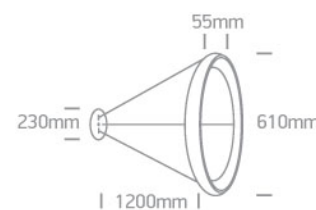

Downloads

Dimensions

Physical Specification

Item Group	18 Decorative
Family	LED Pendant Rings
Order Code	62144NB/BGL/W
Colour	Brushed Gold
Material	Metal
Shape	Circular
Height	1200mm
Diameter	610mm
Suspended Ceiling	Yes
Indoor	Yes
Adjustable	No

Illumination Data

Colour Temperature	3000K
Lumen Output	2750lm
Light Efficiency	55lm/W
CRI	80
Illumination Diagram	

Packing Info

Box Length	68cm
Box Width	68cm
Box Height	12cm
Box Weight	3,5Kg
Pcs/Carton	1
Carton Length	68cm
Carton Width	68cm
Carton Height	12cm
Carton Weight	3,5Kg
Barcode	5291889063377
HS Code	9405409900