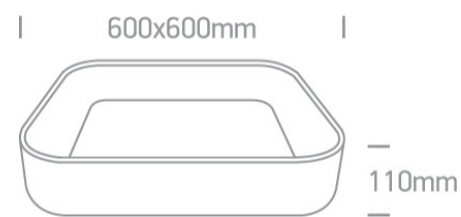

## 62142NA/B/W

50W LED Decorative Plafo, IP20, suitable for residential and commercial application.

Supplied with non-dimmable LED driver.

Complies with standard EN60598-1 and any other specific standards.

### Dimensions

### Packing Info

Box Length	65cm
Box Width	65cm
Box Height	16cm
Box Weight	6,3Kg
Pcs/Carton	1
Carton Length	65cm
Carton Width	65cm
Carton Height	16cm
Carton Weight	6,3Kg
Barcode	5291889056881
HS Code	9405409900